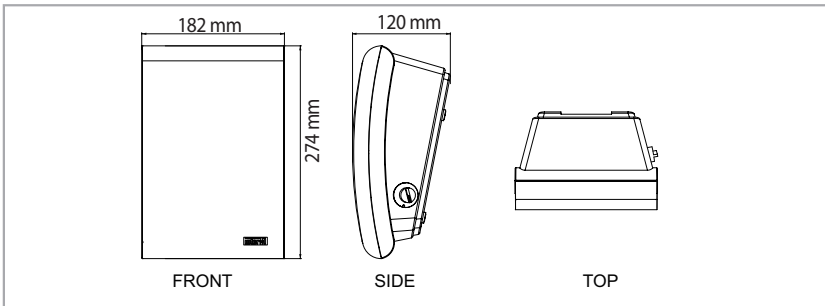

## SPECIFICATION

Model	SWS-03/03A		SWS-10/10A	
Type	6.5" Full-range Wall Speaker			
Unit	6.5"			
Power Handling(AES)	3W		10W	
Input Power	100V	3/2/1W	10/5/3W	
	70V	-	-	
Impedance	100V	3.3k/5k/10kΩ	1k/2k/3.3kΩ	
	70V	-	-	
	LOW	-	-	
Power Selection	Rotary Switch (A Ver.)			
Frequency Response (-10dB)	200Hz ~ 14kHz		160Hz ~ 10kHz	
Sensitivity (1W/1m 300,400,500,600Hz avg.)	93dB		91dB	
Maximum SPL	97dB		101dB	
Norminal Dispersion (HxV)	120° x 110°		120° x 150°	
Input Connector	4P Screw Terminal			
Enclosure Material	HIPS			
Enclosure Color	Black/Ivory			
Grill Material	Jersey			
Grill Color	Black/Ivory			
Weights (Net)	1.1kg		1.34kg	
Dimension (Net, WxHxD, mm)	182 x 274 x 120			
Weather Resistant	-			
Flame Resistant	-			
Certification	-			
Included Accessories	Anchor bolt x 1			

### DIMENSION