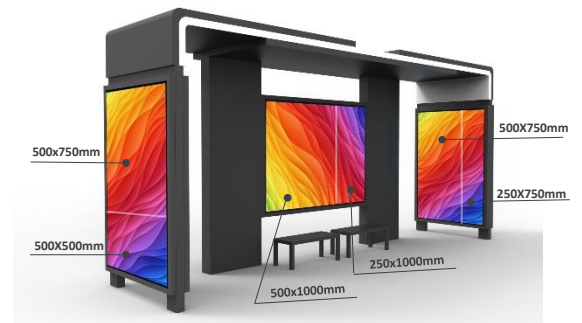

L3.9X

TYPICAL OUTDOOR SOLUTIONS

DIVERSIFIED CABINET SIZE

- Diversified cabinet size to meet the needs of different scenarios, providing a 500x500mm, 500x750mm, 500x1000mm, 250x1000mm cabinet option.

WATERPROOF MODULE

Smooth round corner

Seamless and smooth round corner for cube project

Parameter	Value
Pixel Configuration	SMD1921
Pixel Pitch (mm)	3.9
Pixel matrix per panel	128x128/192/256
Pixel density (pixels/sq.m.)	65536
Cabinet Dimensions (WxHxD)/ (mm)	500x500/750/1000x90
Module Dimensions (WxH)/ (mm)	500x250
Panel material	Aluminum profil
Cabinet weight (kg/panel)	9/13/16
Module weight (kg/panel)	1.57
Color Grayscale (Bit)	14
Gray Scale per Color (level)	16384
Refresh Rate (Hz)	3840
Driving Type	1/16
Signal Transmission Distance (m)	CAT5 cable: < 100 m;Single mode fiber: < 10 km
Brightness (nits)	5000/5500
Optimal Horizontal Viewing Angle (°)	150
Optimal Vertical Viewing Angle (°)	Up 30/down 45
Contrast ratio	3814:1
AC Input Voltage (V)	AC: 100V ~ 240V
AC Input Power Maximum Value (W/m ²)	574
AC Input Power Typical Value (W/m ²)	192
Storage Temperature (°C)	-40-60
Working Temperature (°C)	-30-50
IP rating (Front/Rear)	IP65/IP54
Storage Humidity (RH)	10%~90% non-condensing
Working Humidity (RH)	10%~90% non-condensing
Lifetime Typical Value (hrs)	100000
Cabinet installation	fix
Certifications	CE、CB、ETL、FCC、EN13501、ROHS2.0、IEC62471
warranty	2 years standard product warranty

2·Application

- Wide applications;
- Ultra HD and super thin,
- Various sizes can be customized.

AIRPORTS , Public institution
Integrated public services
Commercial integrated mall

LED DISPLAY
BE YOUR ULTRA WORLD TOTAL