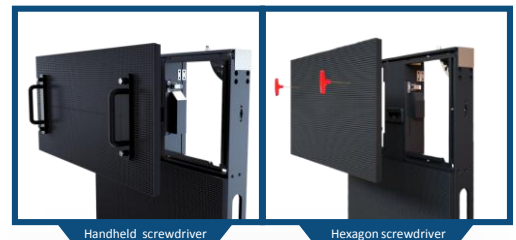

L3.9X

TYPICAL OUTDOOR SOLUTIONS

DIVERSIFIED CABINET SIZE

- Diversified cabinet size to meet the needs of different scenarios, providing a 500x500mm, 500x750mm, 500x1000mm, 250x1000mm cabinet option.

WATERPROOF MODULE

-Waterproof module,
reducing the risk of water ingress into the module
Fully enclosed structure of module
Independent waterproof design
Safe and reliable under all conditions

OPTIONAL MAINTENANCE TOOL

- Hexagon screwdriver or handheld screwdriver are optional to lock or dismantled the module.

Smooth round corner

Seamless and smooth round corner for cube project

Parameter	Value
Pixel Configuration	SMD1921
Pixel Pitch (mm)	3.9
Pixel matrix per panel	128x128/192/256
Pixel density (pixels/sq.m.)	65536
Cabinet Dimensions (WxHxD)/ (mm)	500x500/750/1000x90
Module Dimensions (WxH)/ (mm)	500x250
Panel material	Aluminum profil
Cabinet weight (kg/panel)	9/13/16
Module weight (kg/panel)	1.57
Color Grayscale (Bit)	14
Gray Scale per Color (level)	16384
Refresh Rate (Hz)	3840
Driving Type	1/16
Signal Transmission Distance (m)	CAT5 cable: < 100 m;Single mode fiber: < 10 km
Brightness (nits)	5000/5500
Optimal Horizontal Viewing Angle (°)	150
Optimal Vertical Viewing Angle (°)	Up 30/down 45
Contrast ratio	3814:1
AC Input Voltage (V)	AC: 100V ~ 240V
AC Input Power Maximum Value (W/m ²)	574
AC Input Power Typical Value (W/m ²)	192
Storage Temperature (°C)	-40-60
Working Temperature (°C)	-30-50
IP rating (Front/Rear)	IP65/IP54
Storage Humidity (RH)	10%~90% non-condensing
Working Humidity (RH)	10%~90% non-condensing
Lifetime Typical Value (hrs)	100000
Cabinet installation	fix
Certifications	CE、CB、ETL、FCC、EN13501、ROHS2.0、IEC62471
warranty	2 years standard product warranty