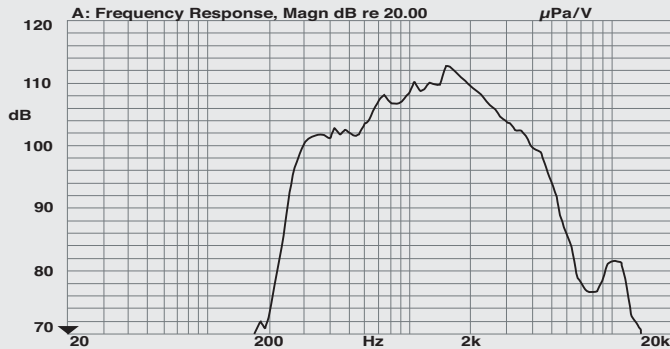

▶ HS-40RT SPL DATA