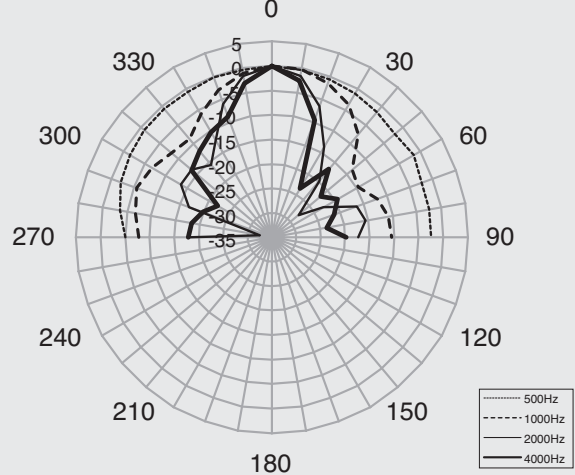

SPECIFICATIONS

Spec	Model	Unit	HS-50	HS-40RT
Rated Input		W	50	40
Impedance		Ω	200, 400	250, 500
Frequency Response		Hz	380 ~ 6.5k	380 ~ 6.5k
SPL (1W/m)		dB	109	109
Operating Temperature, Dust and Humidity		°C	-10 ~ +50	-10 ~ +50
Weight		kg	3.1	2.95
		lb	6.8	6.5
Dimensions (W×H×D)		mm	ϕ 320x350	320x210x365
		inches	ϕ 12.6x13.7	12.6x8.2x14.3

* Specifications and design are subject to change without notice.

PAGING HORN SPEAKER

HS-50/40RT

Polar Pattern Diagram

▶ HS-50

▶ HS-40RT

Frequency Response

▶ HS-50 SPL DATA