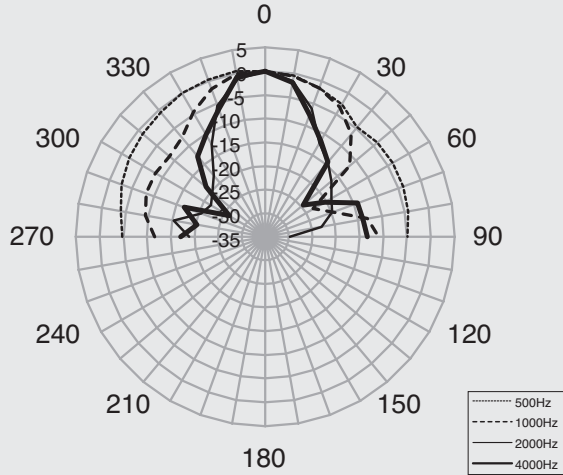

SPECIFICATIONS

Spec	Model	Unit	HS-50	HS-40RT
Rated Input		W	50	40
Impedance		Ω	200, 400	250, 500
Frequency Response		Hz	380 ~ 6.5k	380 ~ 6.5k
SPL (1W/m)		dB	109	109
Operating Temperature, Dust and Humidity		°C	-10 ~ +50	-10 ~ +50
Weight		kg	3.1	2.95
		lb	6.8	6.5
Dimensions (W×H×D)		mm	ϕ 320x350	320x210x365
		inches	ϕ 12.6x13.7	12.6x8.2x14.3

* Specifications and design are subject to change without notice.

PAGING HORN SPEAKER

HS-50/40RT

Polar Pattern Diagram

▶ HS-50

▶ HS-40RT

Frequency Response

▶ HS-50 SPL DATA