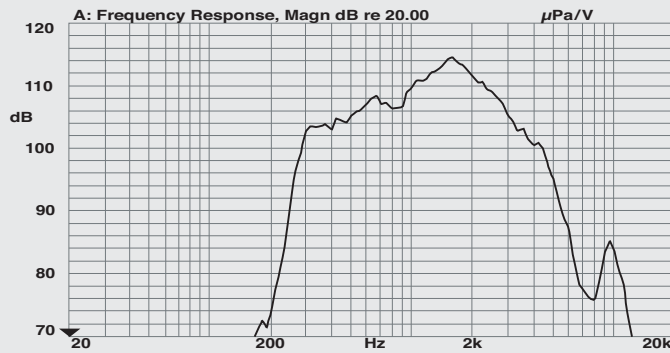

Frequency Response

▶ HS-50 SPL DATA