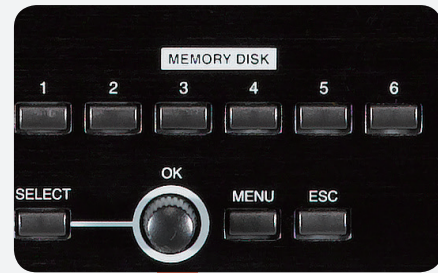

Multi Source Player

CD-6208

CD-6208 Multi Source Player

High Performance at affordable price”

The CD-6208 was designed from Inter-M's 30 years of research and development experience in Sound Equipment products. The CD-6208 is a multi-source player that can hold in memory the content of up to 6 standard Compact Discs. Memory playback gives instant access to stored tracks. Sound files can be recorded via an external microphone or analogue audio input.

The CD-6208 uses high-quality audio DAC chip. The built-in memory can store up to 6 virtual CD disks and playback as a virtual carrousel player. Among the supported media are CD-DC, CD MP3 and USB.

Virtual disk / INSTANT and AUTO PLAY / PITCH / CUE

Multifunction encoder quality-driven circuit design

Digital, COAXIAL and OPTICAL outputs

Serial 3rd Party control AMX/CRESTRON/INTER-M/

Multi-format Audio playback

»»» CD-6208

The CD-6208 offers high quality playback of multi-format audio on CD, internal virtual memory and removable SD card. Up to 6 entire CD's can be stored each in one of the 6 dedicated virtual CD internal memory location. Tracks from the virtual stored CDs can be assigned to 10 instant play buttons. This allows for immediate instant playback of stored tracks. Inter-M raises the quality standard of CD players by using only high-quality DACs and broadcast quality balanced output stages. 3rd party control such as crestron and AMX is possible via RS-232 control. The CD-6208 is a high-quality yet affordable CD/MP3 player.

CD-6208 Multi Source Player

Virtual CD changer:

Built-in 6 disc virtual cd changer

6 discs can be memorized in one of the 6 virtual CD zones of the SD Card. The virtual disks can easily be accessed for playback in the same manner as conventional CD changers. Unlike CD changers the virtual changer has easier and better access time. Virtual disks means longer pick up and overall product life because it does not have all the traditional mechanical components.