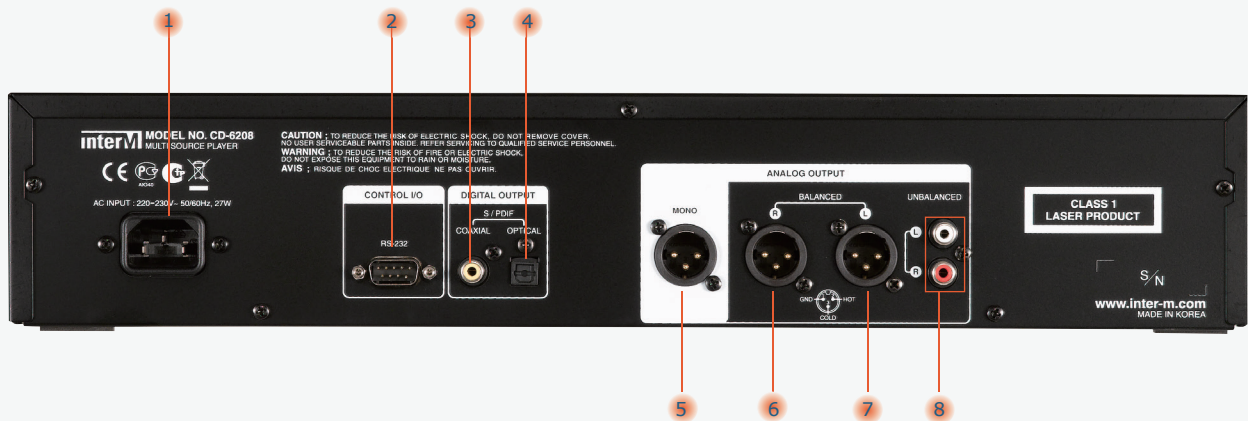

CD-6208 Multi Source Player

Front / Rear Panel

1	Source Selection LED	2	Source Selection	3	Memory Disk Instant Play	4	Disc Slot	5	EJECT
6	Select LED	7	Select	8	Encoder Switch	9	Menu	10	ESC
11	Memory Disk Selector	12	Auto Play Switch	13	Power Switch	14	Pitch LED	15	Pitch (+), (-)
16	Play Mode	17	Repeat	18	Instant Program	19	Display	20	Display Window
21	REC	22	Play/Pause	23	Stop	24	CUE	25	USB Terminal