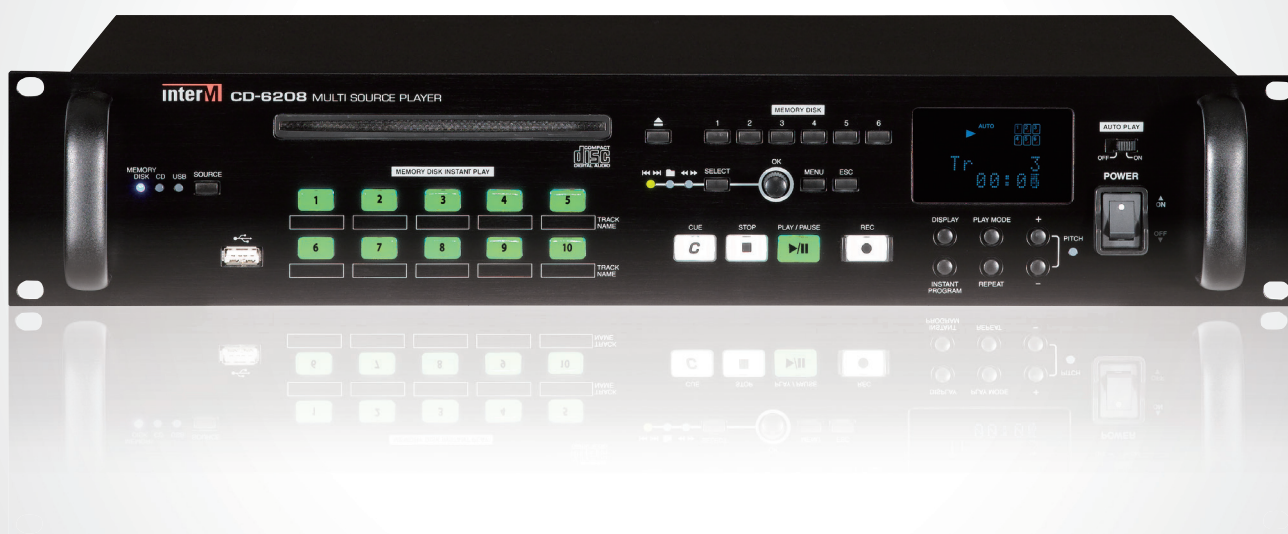

Multi Source Player

CD-6208

CD-6208 Multi Source Player

High Performance at affordable price”

The CD-6208 was designed from Inter-M's 30 years of research and development experience in Sound Equipment products. The CD-6208 is a multi-source player that can hold in memory the content of up to 6 standard Compact Discs. Memory playback gives instant access to stored tracks. Sound files can be recorded via an external microphone or analogue audio input.

The CD-6208 uses high-quality audio DAC chip. The built-in memory can store up to 6 virtual CD disks and playback as a virtual carrousel player. Among the supported media are CD-DC, CD MP3 and USB.

Virtual disk / INSTANT and AUTO PLAY / PITCH / CUE

Multifunction encoder quality-driven circuit design

Digital, COAXIAL and OPTICAL outputs

Serial 3rd Party control AMX/CRESTRON/INTER-M/

Multi-format Audio playback

»»» CD-6208

The CD-6208 offers high quality playback of multi-format audio on CD, internal virtual memory and removable SD card. Up to 6 entire CD's can be stored each in one of the 6 dedicated virtual CD internal memory location. Tracks from the virtual stored CDs can be assigned to 10 instant play buttons. This allows for immediate instant playback of stored tracks. Inter-M raises the quality standard of CD players by using only high-quality DACs and broadcast quality balanced output stages. 3rd party control such as crestron and AMX is possible via RS-232 control. The CD-6208 is a high-quality yet affordable CD/MP3 player.

CD-6208 Multi Source Player

Virtual CD changer:

Built-in 6 disc virtual cd changer

6 discs can be memorized in one of the 6 virtual CD zones of the SD Card. The virtual disks can easily be accessed for playback in the same manner as conventional CD changers. Unlike CD changers the virtual changer has easier and better access time. Virtual disks means longer pick up and overall product life because it does not have all the traditional mechanical components.