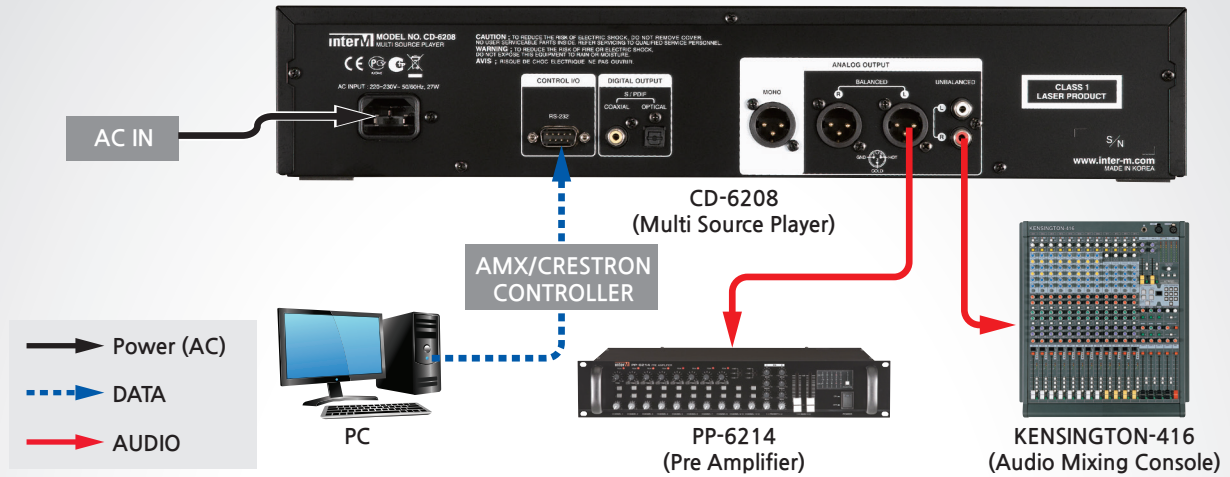

Applications

Specification

DISC - CD, CD-R, CD-RW	12 cm
Number of channels	3 channels(L, R, Mono)
Frequency Response(20 Hz~20 kHz) - CD, Pitch Off	+0.5/-1.0 dB
T.H.D.(20 kHz LPF) - CD, 1kHz, Pitch Off	Less than 0.003 % (Nor), 0.007 % (Lim)
S/N(20 kHz LPF, A-WTD) - CD, Pitch Off	Better than 100 dB(Nor), 95 dB(Lim)
Analog Output Level(Max)	+8 dBu(2Vrms)
Analog Output Connectors	RCA: L/R, XLR: L/R, MONO
Optical Output	SPDIF
Coaxial Output(RCA)	SPDIF
Formats	Audio CD(CD-DA), MP3, WMA
Operation Temperature	-10°C ~ +40 °C/14°F ~ 104°F
Power Source	120 VAC, 220-230 VAC or 240 VAC : 50/60 Hz (Supplied AC mains transformer depends on the country's requirements)
Power Consumption	27 W
Weight(SET)	5.3 kg/11.7 lbs
Dimensions(SET)	482(W)×88(H)×280(D) mm/19(W)×3.5(H)×11(D) in