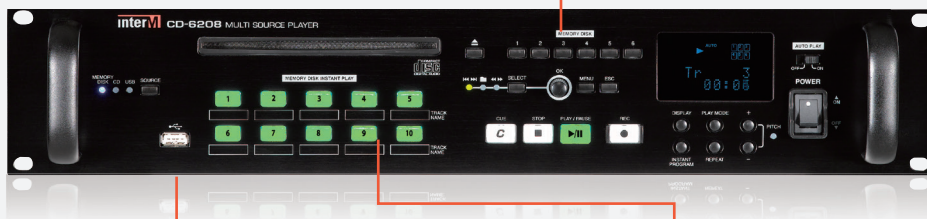

Multi Source Player

CD-6208

CD-6208 Multi Source Player

High Performance at affordable price”

The CD-6208 was designed from Inter-M's 30 years of research and development experience in Sound Equipment products. The CD-6208 is a multi-source player that can hold in memory the content of up to 6 standard Compact Discs. Memory playback gives instant access to stored tracks. Sound files can be recorded via an external microphone or analogue audio input.

The CD-6208 uses high-quality audio DAC chip. The built-in memory can store up to 6 virtual CD disks and playback as a virtual carrousel player. Among the supported media are CD-DC, CD MP3 and USB.

Virtual disk / INSTANT and AUTO PLAY / PITCH / CUE

Multifunction encoder quality-driven circuit design

Digital, COAXIAL and OPTICAL outputs

Serial 3rd Party control AMX/CRESTRON/INTER-M/

Multi-format Audio playback

»»» CD-6208

The CD-6208 offers high quality playback of multi-format audio on CD, internal virtual memory and removable SD card. Up to 6 entire CD's can be stored each in one of the 6 dedicated virtual CD internal memory location. Tracks from the virtual stored CDs can be assigned to 10 instant play buttons. This allows for immediate instant playback of stored tracks. Inter-M raises the quality standard of CD players by using only high-quality DACs and broadcast quality balanced output stages. 3rd party control such as crestron and AMX is possible via RS-232 control. The CD-6208 is a high-quality yet affordable CD/MP3 player.

CD-6208 Multi Source Player

Virtual CD changer:

Built-in 6 disc virtual cd changer

6 discs can be memorized in one of the 6 virtual CD zones of the SD Card. The virtual disks can easily be accessed for playback in the same manner as conventional CD changers. Unlike CD changers the virtual changer has easier and better access time. Virtual disks means longer pick up and overall product life because it does not have all the traditional mechanical components.