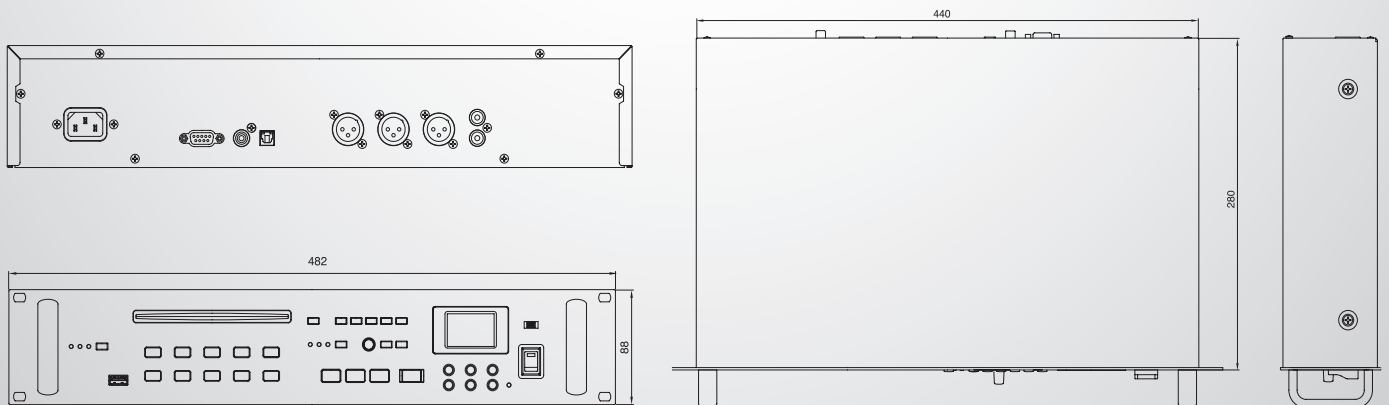

Dimension

Inter-M Corp. (IMK)

719, Dobong-ro, Dobong-gu, Seoul, Korea
Overseas Sales Team

Tel_ +82-2-2289-8141~7 Fax_ +82-2-2289-8149 E-mail_ overseas@inter-m.com

www.inter-m.com

※ Design and specification are subject to be changed for the improvement of product quality without pre notice.

2015. 10. V5