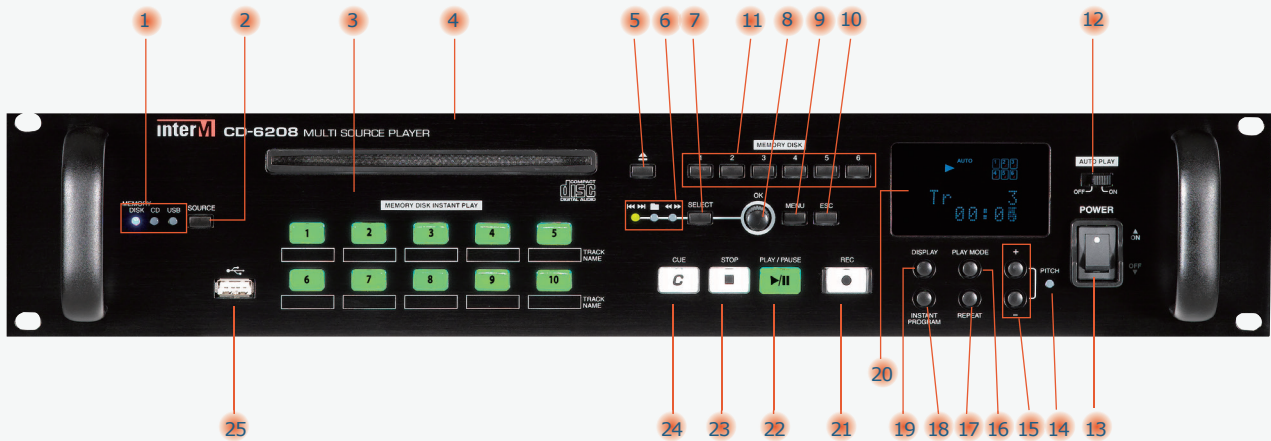

CD-6208 Multi Source Player

Front / Rear Panel

1	Source Selection LED	2	Source Selection	3	Memory Disk Instant Play	4	Disc Slot	5	EJECT
6	Select LED	7	Select	8	Encoder Switch	9	Menu	10	ESC
11	Memory Disk Selector	12	Auto Play Switch	13	Power Switch	14	Pitch LED	15	Pitch (+), (-)
16	Play Mode	17	Repeat	18	Instant Program	19	Display	20	Display Window
21	REC	22	Play/Pause	23	Stop	24	CUE	25	USB Terminal