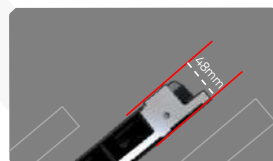

BN3.9X

TYPICAL INDOOR FIXED SOLUTIONS

Super Lightweight And Slim

- Cabinet is super light - only 6.3kg for 1000x250mm
12.5kg for 500x1000mm
- cabinet and super slim with depth of only 48mm.

Cabinet is super light

Cabinet is super slim

Highly Efficient Heat Dissipation

- Modules without back shell design helps to dissipate heat more efficiently

Cut-corner Screen & Corner Screen

- Complete die-cast cabinet frame, no modification on cabinet sides, the processed intensity remains unchanged.
- Complete module housing, no cutting on the housing

Rotated Combined

- Modules can be rotated and spliced
- The width can be matched at will
- Can spell any size screen

Parameter	Value
Pixel Configuration	SMD2020
Pixel Pitch (mm)	3.9
Pixel matrix per panel	128x256; 256x64
Pixel density(pixels/sq.m.)	65536
Cabinet Dimensions (WxHxD)/(mm)	500x1000x48 ; 1000x250x48
Module Dimensions (WxH)/(mm)	250x250
Panel material	Die Casting Aluminum
Cabinet weight (kg/panel)	12.5/6.3
Module weight (kg/panel)	0.5
Color Grayscale (Bit)	14bit
Gray Scale per Color (level)	16384
Refresh Rate (Hz)	3840
Driving Type	1/16
Signal Transmission Distance (m)	CAT5 cable:<100 m;Single mode fiber:<10 km
Brightness(nits)	900
Optimal Horizontal Viewing Angle(°)	160
Optimal Vertical Viewing Angle(°)	Up 55/down 55
Contrast ratio	11312:1
AC Input Voltage(V)	AC: 100V~240V
AC Input Power Maximum Value(W/m ²)	438
AC Input Power Typical Value(W/m ²)	146
Storage Temperature(°C)	-40~60
Working Temperature (°C)	0~40
IP rating (Front/Rear)	IP40/IP20
Storage Humidity (RH)	10%~90% non-condensing
Working Humidity (RH)	10%~60% non-condensing
Lifetime Typical Value(hrs)	100000
Cabinet installation	fix
Certifications	CE, CB, EMC, FCC, IEC, TUV, SABER
warranty	2 years standard product warranty