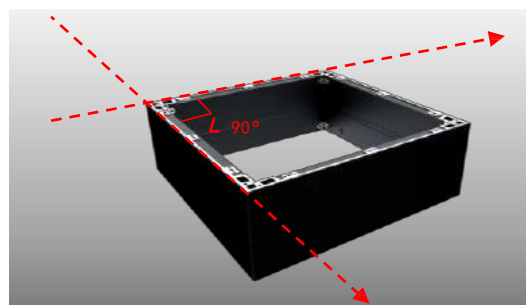

BN3.9X

TYPICAL INDOOR FIXED SOLUTIONS

Super Lightweight And Slim

- Cabinet is super light - only 6.3kg for 1000x250mm
12.5kg for 500x1000mm
- cabinet and super slim with depth of only 48mm.

Cabinet is super light

Cabinet is super slim

Highly Efficient Heat Dissipation

- Modules without back shell design helps to dissipate heat more efficiently

Cut-corner Screen & Corner Screen

- Complete die-cast cabinet frame, no modification on cabinet sides, the processed intensity remains unchanged.
- Complete module housing, no cutting on the housing

Rotated Combined

- Modules can be rotated and spliced
- The width can be matched at will
- Can spell any size screen

Parameter	Value
Pixel Configuration	SMD2020
Pixel Pitch (mm)	3.9
Pixel matrix per panel	128x256; 256x64
Pixel density(pixels/sq.m.)	65536
Cabinet Dimensions (WxHxD)/(mm)	500x1000x48 ; 1000x250x48
Module Dimensions (WxH)/(mm)	250x250
Panel material	Die Casting Aluminum
Cabinet weight (kg/panel)	12.5/6.3
Module weight (kg/panel)	0.5
Color Grayscale (Bit)	14bit
Gray Scale per Color (level)	16384
Refresh Rate (Hz)	3840
Driving Type	1/16
Signal Transmission Distance (m)	CAT5 cable:<100 m;Single mode fiber:<10 km
Brightness(nits)	900
Optimal Horizontal Viewing Angle(°)	160
Optimal Vertical Viewing Angle(°)	Up 55/down 55
Contrast ratio	11312:1
AC Input Voltage(V)	AC: 100V~240V
AC Input Power Maximum Value(W/m ²)	438
AC Input Power Typical Value(W/m ²)	146
Storage Temperature(°C)	-40~60
Working Temperature (°C)	0~40
IP rating (Front/Rear)	IP40/IP20
Storage Humidity (RH)	10%~90% non-condensing
Working Humidity (RH)	10%~60% non-condensing
Lifetime Typical Value(hrs)	100000
Cabinet installation	fix
Certifications	CE, CB, EMC, FCC, IEC, TUV, SABER
warranty	2 years standard product warranty